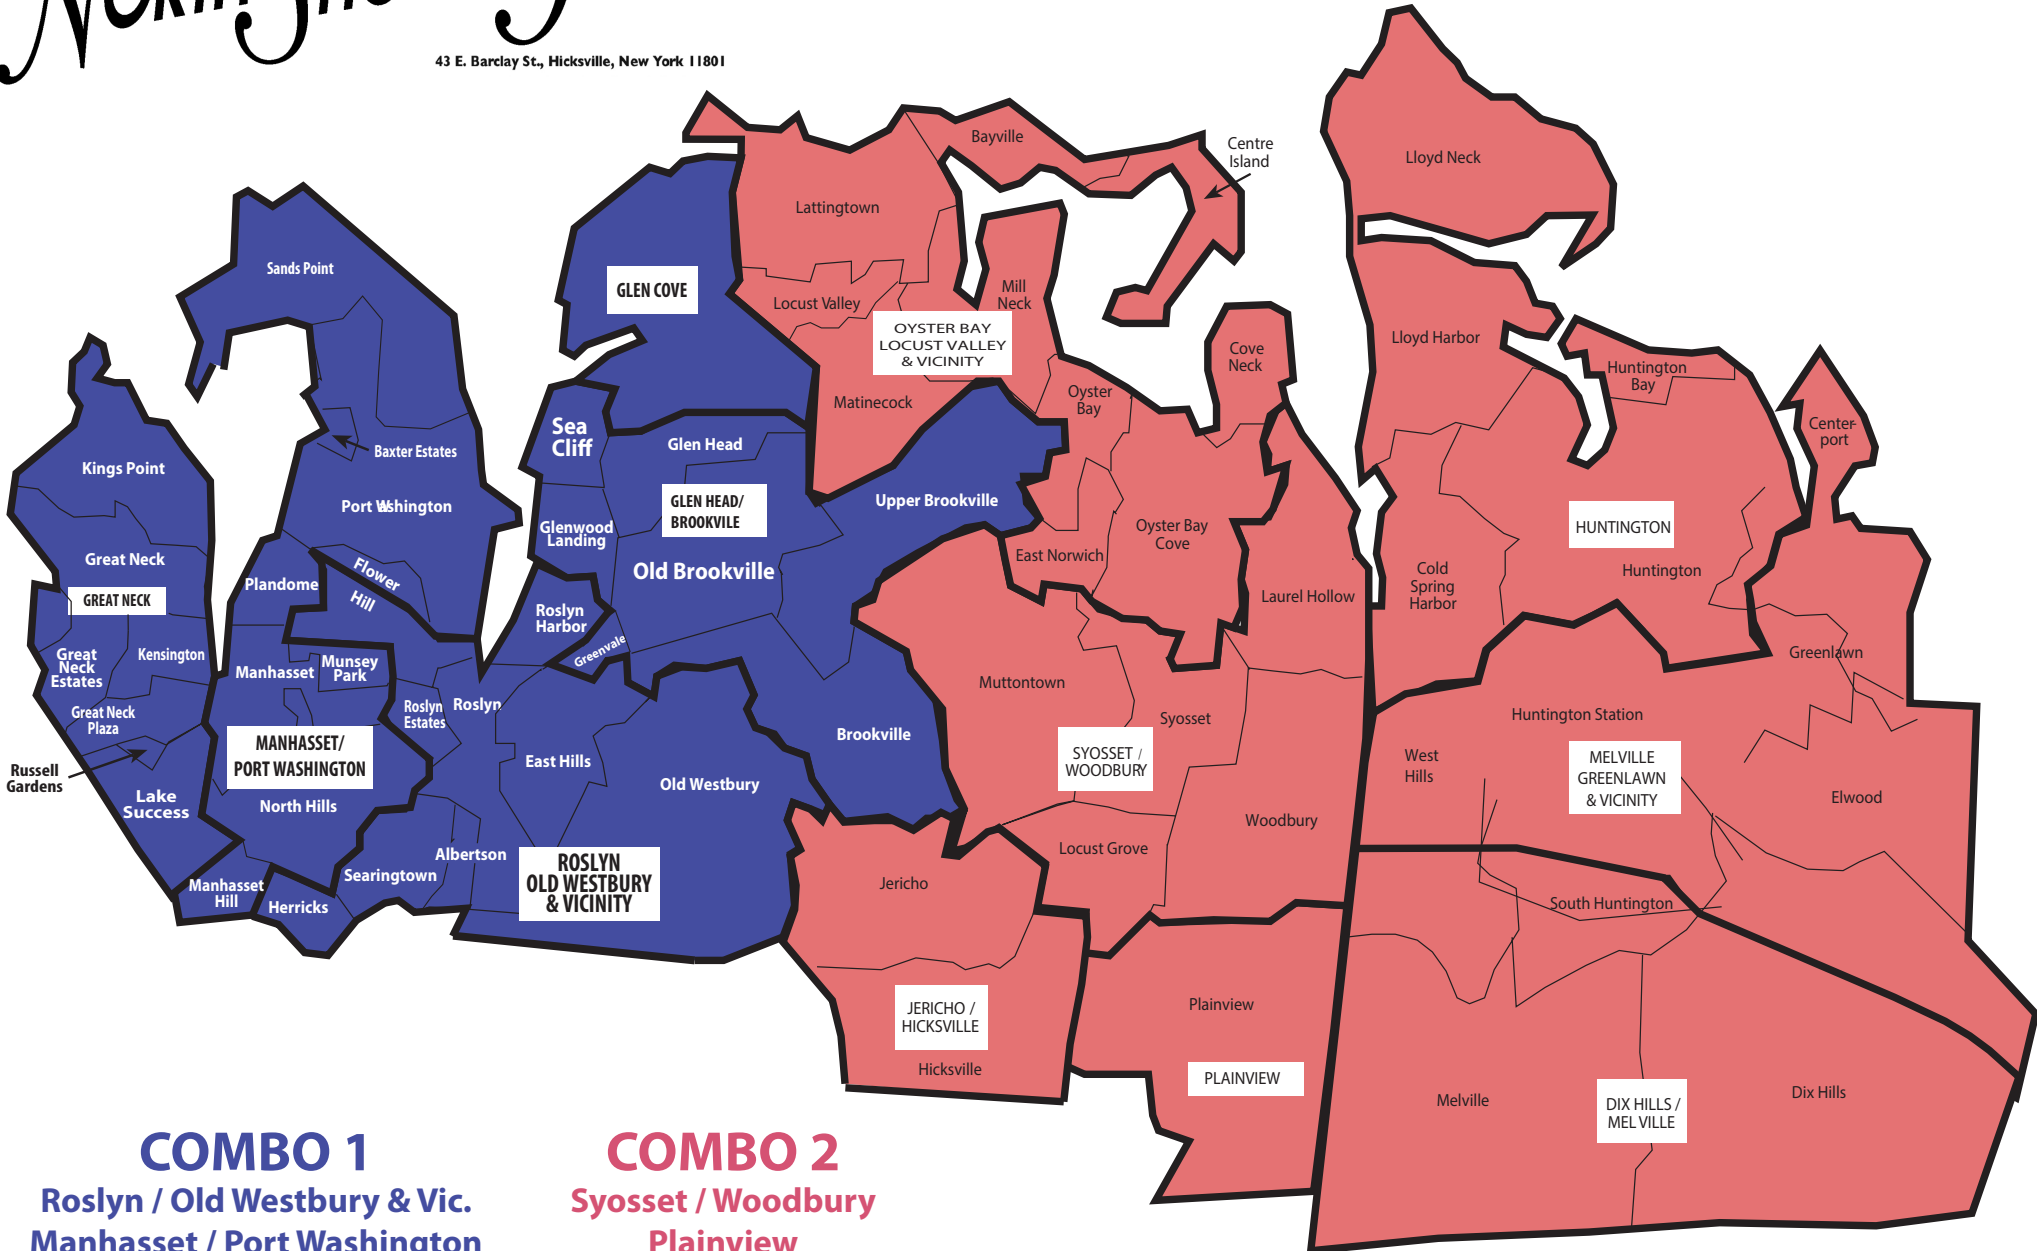

NORTH SHORE TODAY

43 E. Barclay St., Hicksville, New York 11801

Coverage Map & Circulation

COMBO 1

- Roslyn / Old Westbury & Vic.
- Manhasset / Port Washington
- Great Neck
- Glen Head
- Glen Cove

COMBO 2

- Syosset / Woodbury
- Plainview
- Jericho / Hicksville
- Huntington
- Oyster Bay / Locust Valley & Vic.
- Dix Hills / Melville